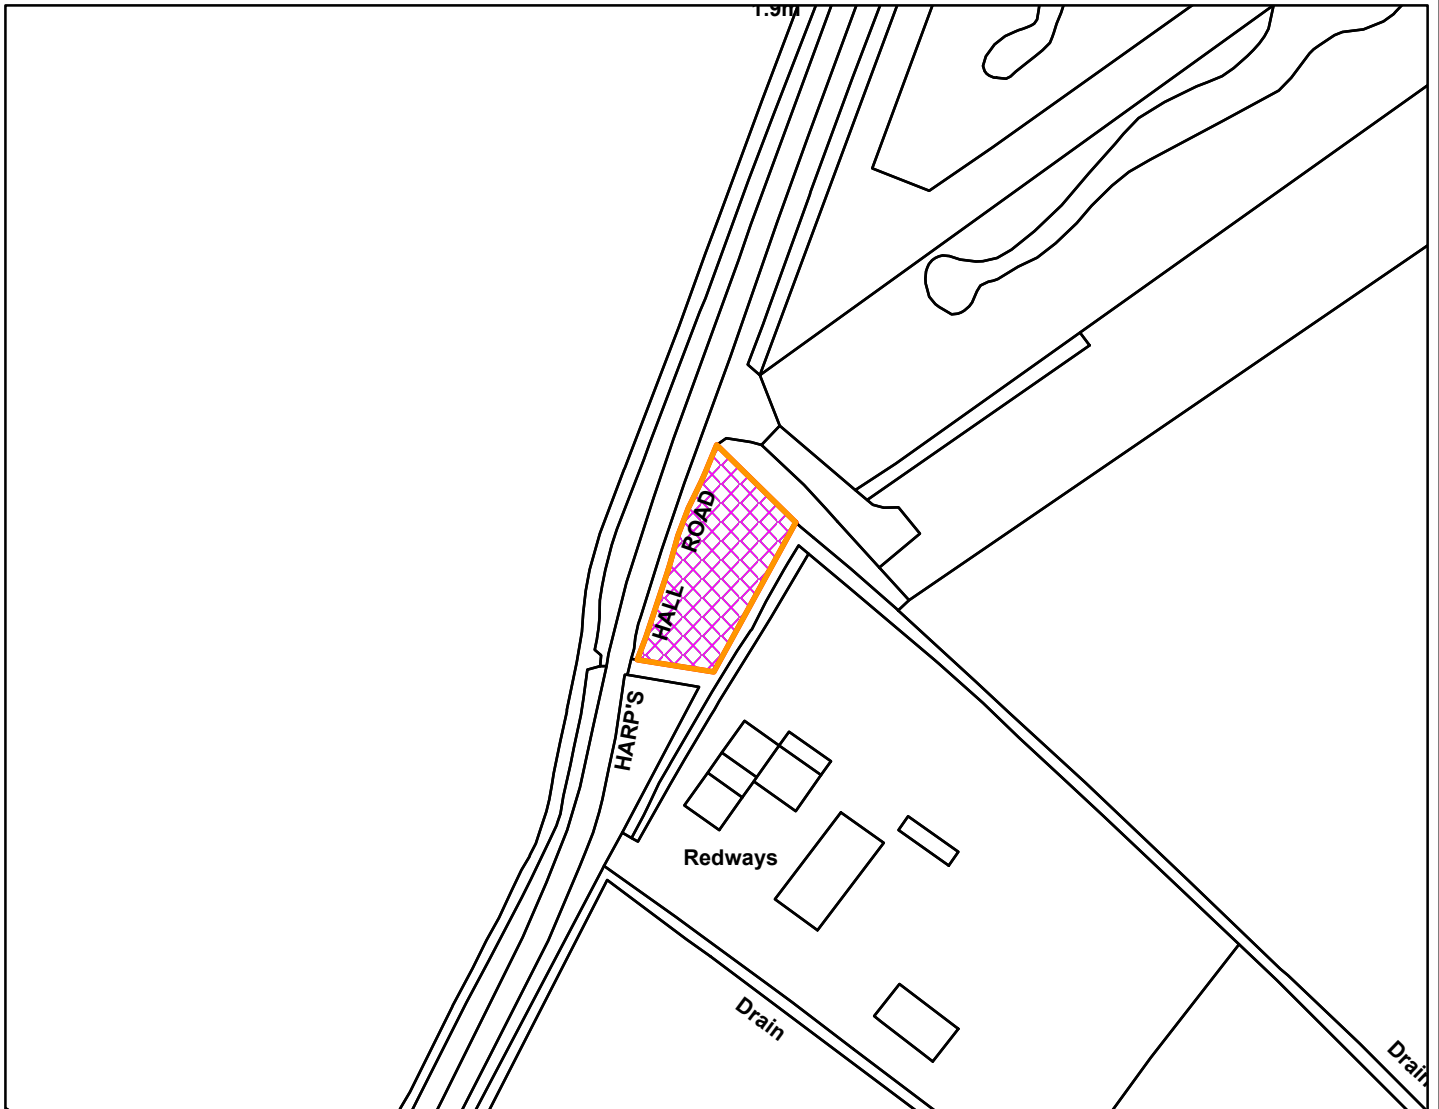

Former Pear Tree Cottage Harps Hall Road Walton Highway PE14 7DL

Legend

Scale: 1:1,250

Reproduced from the Ordnance Survey map with permission of the Controller of His Majesty's Stationery Office © Crown Copyright 2023.

Unauthorised reproduction infringes Crown Copyright and may lead to prosecution or civil proceedings.

Organisation	BCKLWN
Department	Department
Comments	
Date	18/06/2024
MSA Number	0100024314